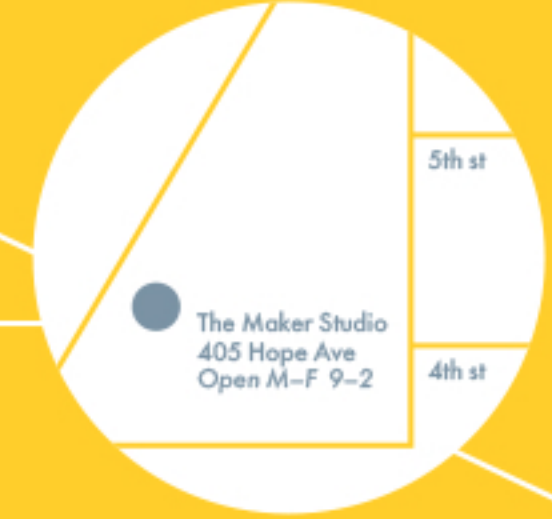

- Miller Prize Installations**
- A Another Circle
Aranda\Lasch
Mill Race Park
 - B Anything can happen in the woods
Plan B Architecture & Urbanism
Cummins Corporate Office Building
 - C The Exchange
Oyler Wu Collaborative
Irwin Conference Center
 - D Wiikiaami
studio:indigenous
First Christian Church
 - E Conversation Plinth
IKD
Cleo Rogers Memorial Library
- Washington Street Installations**
- F Theoretical Foyer
Cody Hoyt
 - G Pause
Pettersen & Hein
 - H Window to Columbus
Formafantasma
 - I Columbus Circles
Produchura
 - J Playhouse
Snarkitecture
- University Installations at Central Middle School 49262**
- K Inscribed
 - L The Ohio State University
 - M Alchemy
 - N University of Cincinnati
Indelible Pattern(s)
 - O University of Kentucky
Cloud / Bank
 - University of Michigan
- University Installation at North Christian Church**
- P Synergia
Indiana University
- High School Installation**
- Q Between the Threads
High School Design Team
- Restrooms and Info Hubs**
- R Columbus Area Visitors Center
 - S Hotel Indigo
 - T IU Center for Art + Design
 - U The Commons
 - V Upland Pump House
 - W WellConnect
- ColumBike Station

Download our free app, *Hear/Here*, in the iTunes store to enjoy a special audio experience of the exhibition.

Exhibit Columbus Map
Presented by
Columbus Regional Health